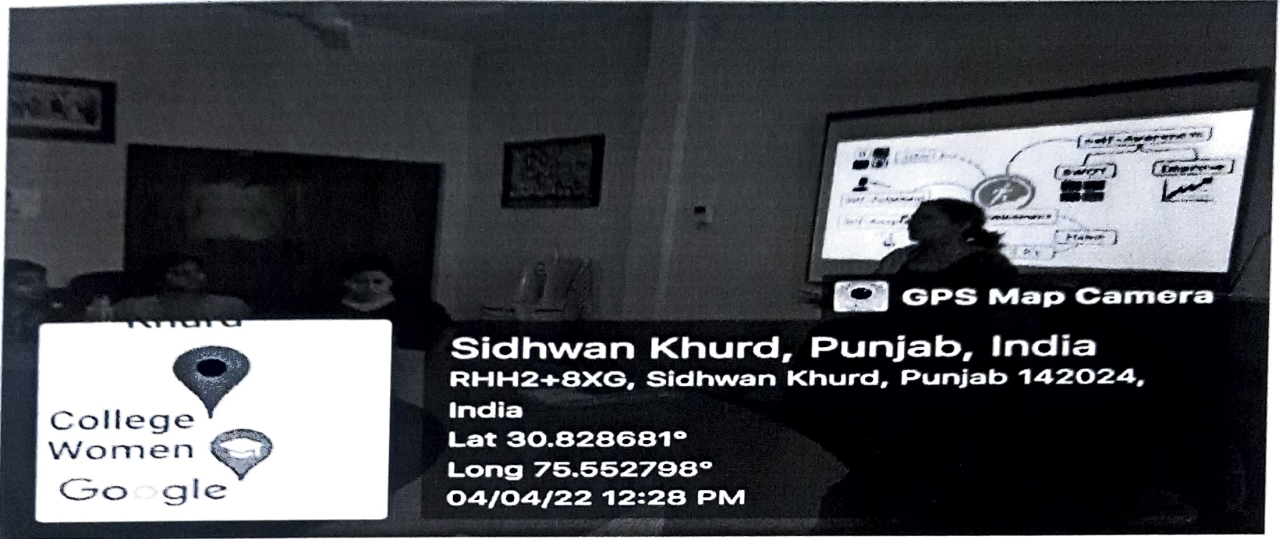

GPS Map Camera