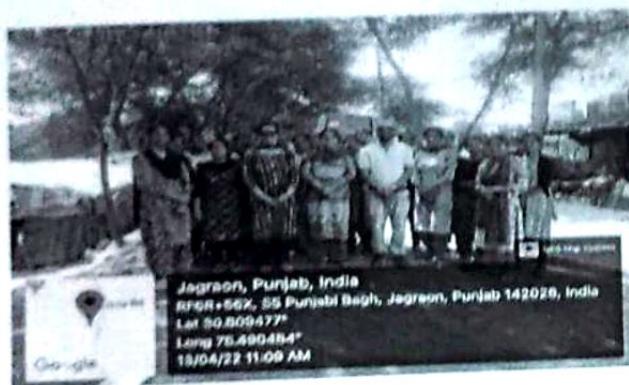

Donation Camp

Donation camp was organised by the GHG Harparkash College of education for Women Sidhwan Khurd, Ludhiana for poor residing in slum areas on 13.04.22. All the staff members and students of the college donated various item like clothes, bags, water bottles, shoes and other essential items generously to the needy people residing in the slum areas of Jagraon. Staff and students went to the slum area in the college bus. Students and staff of the college distributed the material to the people over there. By visiting these areas, a conscious effort was made to aware students about the conditions of the people living there.